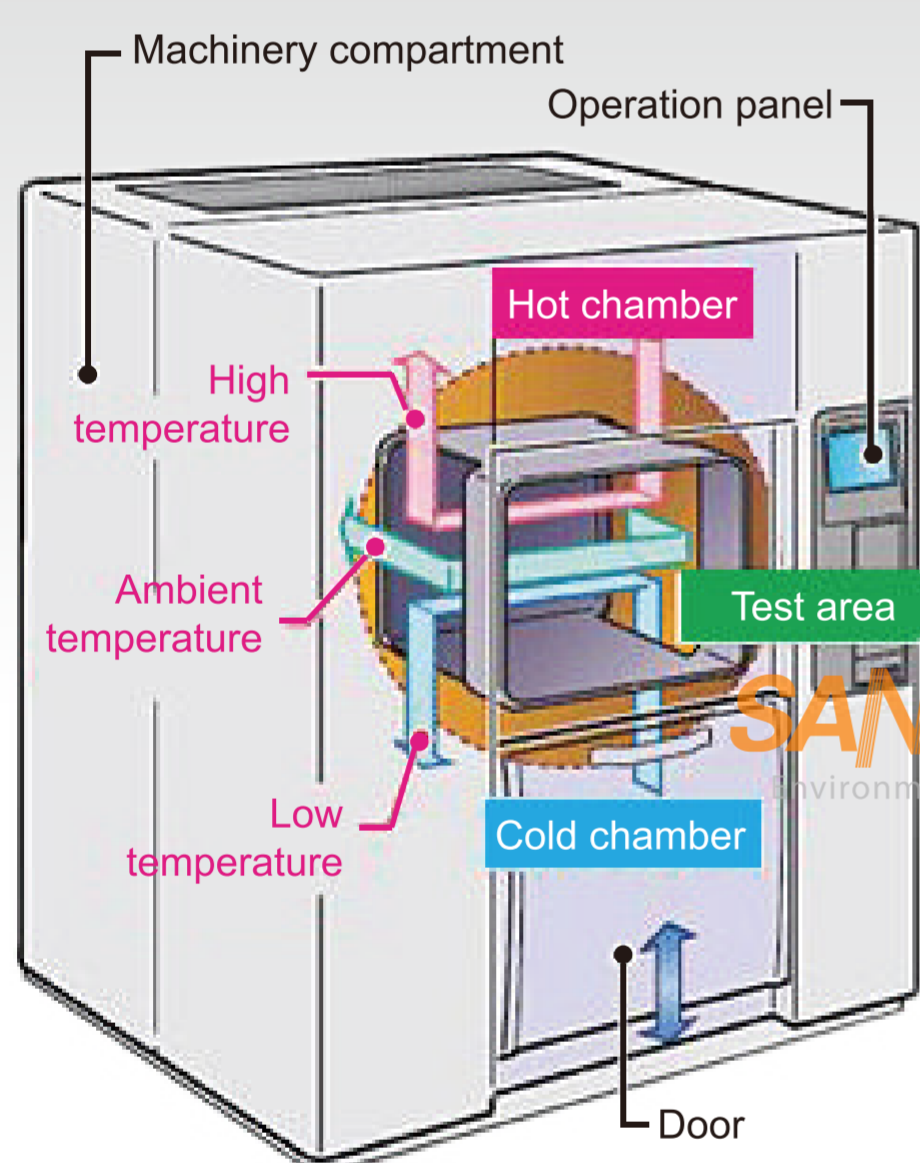

# 3 Zone Thermal Shock Test Chamber

Mobile phone scan  
More product information

### Energy Conservation

### Circuit System

international standard

• Specifications

Model	SM-50-3P-A	SM-80-3P-A	SM-100-3P-A	SM-150-3P-A	SM-200-3P-A	SM-300-3P-A	SM-500-3P-A	
Temperature	Temperature impact range	-70℃~150℃ (A:-45℃~150℃;B:-70℃~150℃; )						
	Temperature fluctuation	±1.0℃						
	Low temperature precooling time	25.0℃~-70.0℃ Within 60 mins 1.0~3.0℃/min						
	High temperature preheating time	25.0℃~200.0℃ Within 60 mins 3.0~7.0℃/min						
	Temperature conversion time	3S						
	Temperature recovery time	Within 5 mins			Within 10 mins			
Material / components	Internal material	Stainless steel(SUS304)						
	External material	Cold rolled steel sheet / powder spraying						
	Heat insulating material	100mm thickness polyurethane plate +10mm thickness mineral wool						
	Fan	Centrifugal blower						
	Compressor	France Tecumseh, Germany Bock, Germany Bitzer						
	Condenser	Air cooling, water cooling				water cooling		
	Refrigerant	R404A, R23, R508						
Evaporator	Fin - and - Tube Heat Exchanger							
Heater	Nickel chromium alloy heating wire							
Size	Interior size(mm) W*H*D	350*400*350	400*500*400	500*500*400	500*600*500	650*460*670	960*460*670	960*650*800
	Outer size(mm) W*H*D	1400*1750*1750	1450*1850*1800	1550*1850*1800	1550*2050*2050	1700*2000*2200	2050*2000*2250	2050*2150*2450
	Volume (L)	50L	80L	100L	150L	200L	300L	500L
Operating ambient temperature	+5 ~ 35℃							
Power supply	380V AC 50/60Hz							
Controller	SANWOOD SH5600:Equipped with RS232 port; (7.0 inch controller) USB data export )							