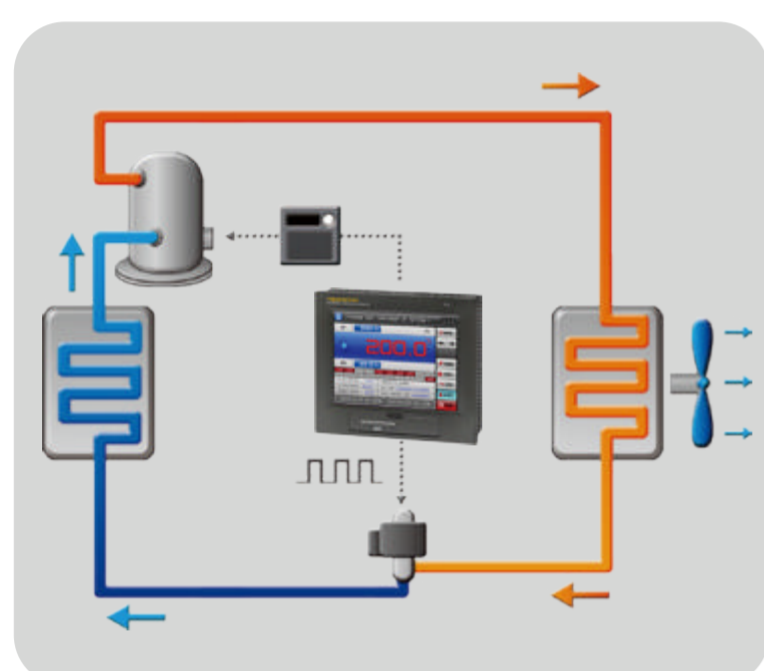

Energy Conservation